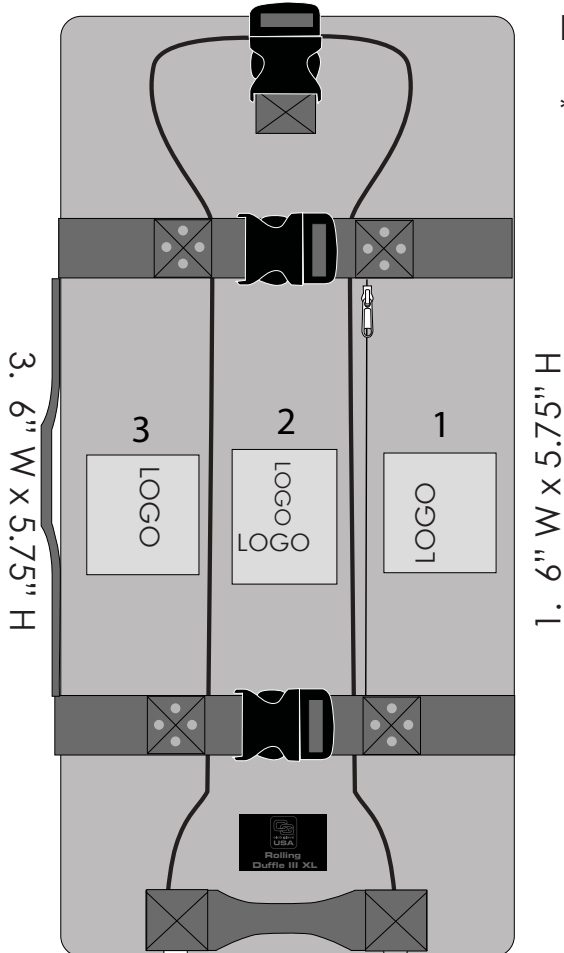

Logo Sizing and Locations:

Last Bag Collegiate:
7.5" W x 6" H

Opposite Patch Side 7.5" W x 6" H

Patch Side 7.5" W x 6" H

Last Bag Large Pro:
7.5" W x 6" H

Opposite Patch Side 7.5" W x 6" H

Patch Side 7.5" W x 6" H

Last Bag XL Pro Tour:
7.5" W x 6" H

Opposite Patch Side 7.5" W x 6" H

Patch Side 7.5" W x 6" H

Mini Rolling Duffle III:

- 1. 4" W x 3.75" H
- *2. 3.5" W x 4" H
- 3. 4" W x 3.75" H
- *2. 3.5" W x 4" H

- *2. 4" W x 4.5" H

Rolling Duffle III:

- 1. 5" W x 4.25" H
- *2. 4.5" W x 4" H
- 3. 5" W x 4.75" H

- *2. 5.5" W x 6" H

Rolling Duffle III XL:

- 1. 6" W x 5.75" H
- *2. 5.5" W x 6" H
- 3. 6" W x 5.75" H

*Please see rep for logo placement on location 2

Check-in XL:
5.5" W x 5.5" H

Check-in:
5" W x 5" H

Carry-on:
4.5" W x 4.5" H

Backpack:
4.5" W x 4.5" H

Travel RX:
4.5" W x 4.5" H

Shoulder Bag :
4.5" W x 4.5" H

Basic Logo Sizing and Locations:

Towel TGMF:
Ink sub - 8.5" x 11"
horizontal OR vertical