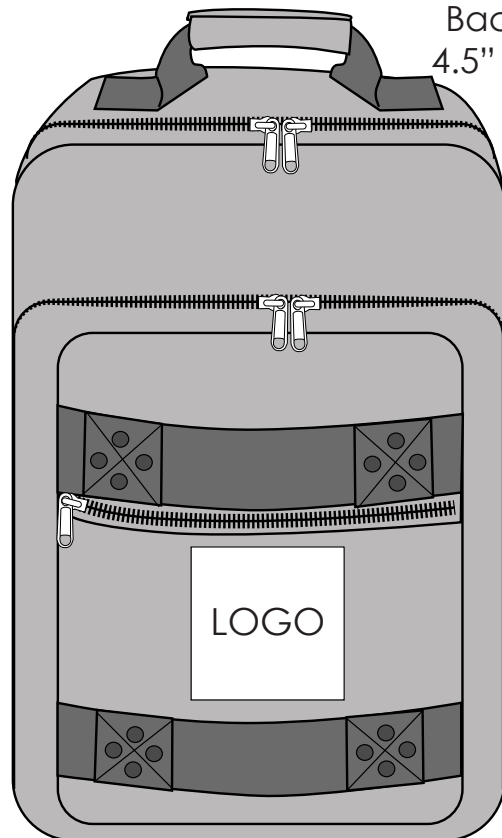

Logo Sizing and Locations:

Last Bag Collegiate:
7.5" W x 6" H

Opposite Patch Side 7.5" W x 6" H

Patch Side 7.5" W x 6" H

Last Bag Large Pro:
7.5" W x 6" H

Opposite Patch Side 7.5" W x 6" H

Patch Side 7.5" W x 6" H

Rolling Duffle III:

- 1. 5" W x 4.25" H
- *2. 4.5" W x 4" H
- 3. 5" W x 4.75" H

- *2. 5.5" W x 6" H

Rolling Duffle III XL:

- 1. 6" W x 5.75" H
- *2. 5.5" W x 6" H
- 3. 6" W x 5.75" H

*Please see rep for logo placement on location 2

Carry-on III:
4.5" W x 4.5" H

Shoulder Bag :
4.5" W x 4.5" H

Backpack III:
4.5" W x 4.5" H

Gear Bag :
4.5" W x 4.5" H

Suit Organizer:
6" W x 4.25" H

Shoe Bag:
4.5" W x 4.5" H

Travel Kit:
4.5" W x 3" H

Ballistic Logo Sizing and Locations:

Check-in XL:
5.5" W x 5.5" H

Check-in:
5" W x 5" H

Carry-on:
4.5" W x 4.5" H

Backpack:
4.5" W x 4.5" H

Travel RX:
4.5" W x 4.5" H

Shoulder Bag :
4.5" W x 4.5" H

Basic Logo Sizing and Locations:

Towel TGMF:
Ink sub - 8.5" x 11"
horizontal OR vertical