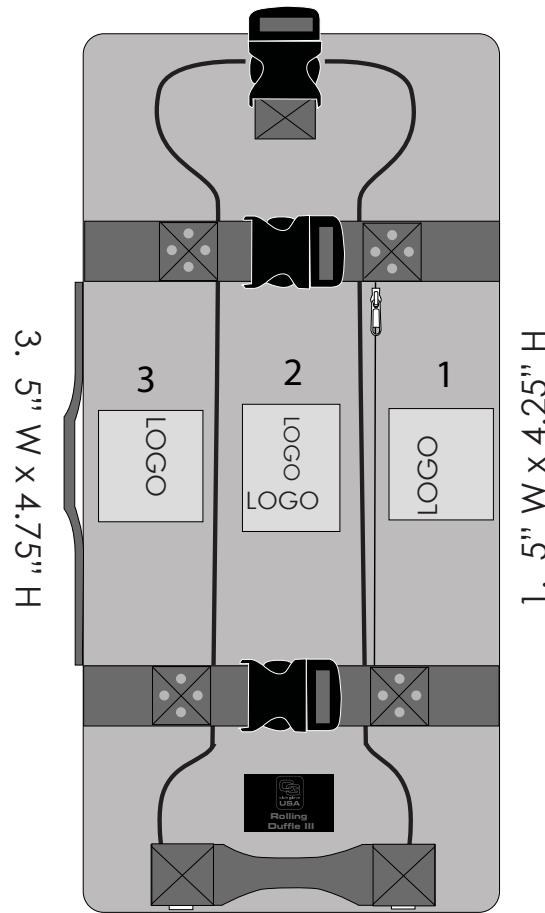

Logo Sizing and Locations:

Last Bag Collegiate:
7.5" W x 6" H

Opposite Patch Side 7.5" W x 6" H

Patch Side 7.5" W x 6" H

Last Bag Large Pro:
7.5" W x 6" H

Opposite Patch Side 7.5" W x 6" H

Patch Side 7.5" W x 6" H

Last Bag XL Pro Tour:
7.5" W x 6" H

Opposite Patch Side 7.5" W x 6" H

Patch Side 7.5" W x 6" H

Mini Rolling Duffle III:

- 1. 4" W x 3.75" H
- *2. 3.5" W x 4" H
- 3. 4" W x 3.75" H
- *2. 3.5" W x 4" H

- *2. 4" W x 4.5" H

Rolling Duffle III:

- 1. 5" W x 4.25" H
- *2. 4.5" W x 4" H
- 3. 5" W x 4.75" H

- *2. 5.5" W x 6" H

Rolling Duffle III XL:

- 1. 6" W x 5.75" H
- *2. 5.5" W x 6" H
- 3. 6" W x 5.75" H

*Please see rep for logo placement on location 2

Check-in XL:
5.5" W x 5.5" H

Check-in:
5" W x 5" H

Carry-on:
4.5" W x 4.5" H

Backpack:
4.5" W x 4.5" H

Travel RX:
4.5" W x 4.5" H

Shoulder Bag :
4.5" W x 4.5" H

Basic Logo Sizing and Locations:

Towel TGMF:
Ink sub - 8.5" x 11"
horizontal OR vertical