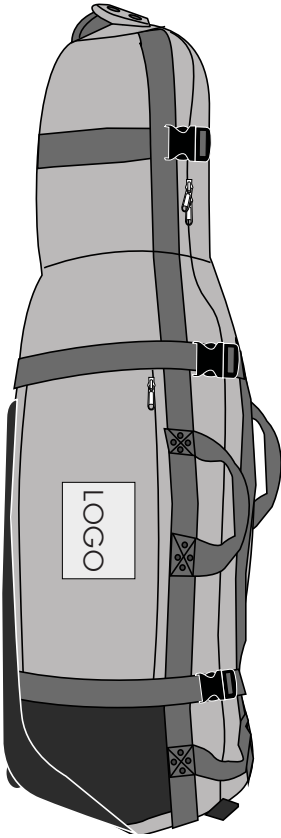

Logo Sizing and Locations:

Last Bag Collegiate:
7.5" W x 6" H

Opposite Patch Side 7.5" W x 6" H

Patch Side 7.5" W x 6" H

Last Bag Large Pro:
7.5" W x 6" H

Opposite Patch Side 7.5" W x 6" H

Patch Side 7.5" W x 6" H

Last Bag XL Pro Tour:
7.5" W x 6" H

Opposite Patch Side 7.5" W x 6" H

Patch Side 7.5" W x 6" H

Mini Rolling Duffle III:

- 1. 4" W x 3.75" H
- *2. 3.5" W x 4" H
- 3. 4" W x 3.75" H
- *2. 3.5" W x 4" H

- *2. 4" W x 4.5" H

Rolling Duffle III:

- 1. 5" W x 4.25" H
- *2. 4.5" W x 4" H
- 3. 5" W x 4.75" H

- *2. 5.5" W x 6" H

Rolling Duffle III XL:

- 1. 6" W x 5.75" H
- *2. 5.5" W x 6" H
- 3. 6" W x 5.75" H

*Please see rep for logo placement on location 2

Check-in XL:
5.5" W x 5.5" H

Check-in:
5" W x 5" H

Carry-on:
4.5" W x 4.5" H

Backpack:
4.5" W x 4.5" H

Travel RX:
4.5" W x 4.5" H

Shoulder Bag :
4.5" W x 4.5" H

Basic Logo Sizing and Locations:

Towel TGMF:
Ink sub - 8.5" x 11"
horizontal OR vertical