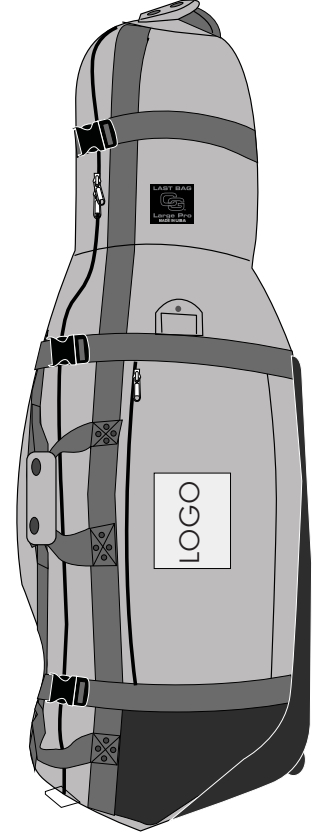

Logo Sizing and Locations:

Last Bag Collegiate:
7.5" W x 6" H

Opposite Patch Side 7.5" W x 6" H

Patch Side 7.5" W x 6" H

Last Bag Large Pro:
7.5" W x 6" H

Opposite Patch Side 7.5" W x 6" H

Patch Side 7.5" W x 6" H

Last Bag XL Pro Tour:
7.5" W x 6" H

Opposite Patch Side 7.5" W x 6" H

Patch Side 7.5" W x 6" H

Mini Rolling Duffle III:

- 1. 4" W x 3.75" H
- *2. 3.5" W x 4" H
- 3. 4" W x 3.75" H
- *2. 3.5" W x 4" H

- *2. 4" W x 4.5" H

Rolling Duffle III:

- 1. 5" W x 4.25" H
- *2. 4.5" W x 4" H
- 3. 5" W x 4.75" H

- *2. 5.5" W x 6" H

Rolling Duffle III XL:

- 1. 6" W x 5.75" H
- *2. 5.5" W x 6" H
- 3. 6" W x 5.75" H

*Please see rep for logo placement on location 2