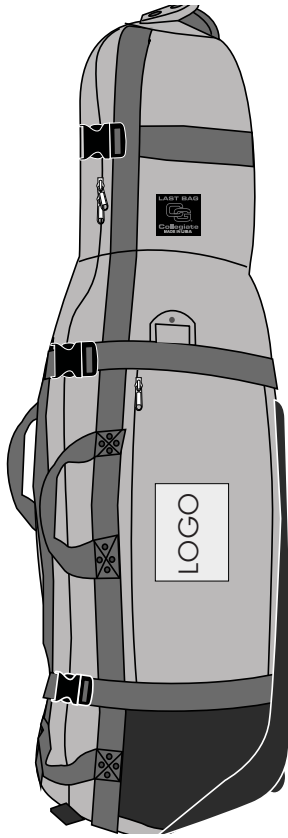

Logo Sizing and Locations:

Last Bag Collegiate:
7.5" W x 6" H

Opposite Patch Side 7.5" W x 6" H

Patch Side 7.5" W x 6" H

Last Bag Large Pro:
7.5" W x 6" H

Opposite Patch Side 7.5" W x 6" H

Patch Side 7.5" W x 6" H

Last Bag XL Pro Tour:
7.5" W x 6" H

Opposite Patch Side 7.5" W x 6" H

Patch Side 7.5" W x 6" H

Mini Rolling Duffle III:

- 1. 4" W x 3.75" H
- *2. 3.5" W x 4" H
- 3. 4" W x 3.75" H
- *2. 3.5" W x 4" H

- *2. 4" W x 4.5" H

Rolling Duffle III:

- 1. 5" W x 4.25" H
- *2. 4.5" W x 4" H
- 3. 5" W x 4.75" H

- *2. 5.5" W x 6" H

Rolling Duffle III XL:

- 1. 6" W x 5.75" H
- *2. 5.5" W x 6" H
- 3. 6" W x 5.75" H

*Please see rep for logo placement on location 2

Check-in XL:
5.5" W x 5.5" H

Check-in:
5" W x 5" H

Carry-on:
4.5" W x 4.5" H

Backpack:
4.5" W x 4.5" H

Travel RX:
4.5" W x 4.5" H

Shoulder Bag :
4.5" W x 4.5" H

Basic Logo Sizing and Locations:

Towel TGMF:
Ink sub - 8.5" x 11"
horizontal OR vertical