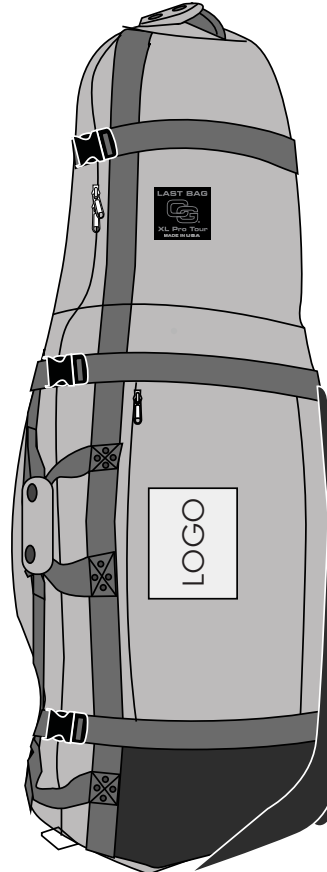

Logo Sizing and Locations:

Last Bag Collegiate:
7.5" W x 6" H

Opposite Patch Side 7.5" W x 6" H

Patch Side 7.5" W x 6" H

Last Bag Large Pro:
7.5" W x 6" H

Opposite Patch Side 7.5" W x 6" H

Patch Side 7.5" W x 6" H

Last Bag XL Pro Tour:
7.5" W x 6" H

Opposite Patch Side 7.5" W x 6" H

Patch Side 7.5" W x 6" H

Mini Rolling Duffle III:

- 1. 4" W x 3.75" H
- *2. 3.5" W x 4" H
- 3. 4" W x 3.75" H
- *2. 3.5" W x 4" H

- *2. 4" W x 4.5" H

Rolling Duffle III:

- 1. 5" W x 4.25" H
- *2. 4.5" W x 4" H
- 3. 5" W x 4.75" H

- *2. 5.5" W x 6" H

Rolling Duffle III XL:

- 1. 6" W x 5.75" H
- *2. 5.5" W x 6" H
- 3. 6" W x 5.75" H

*Please see rep for logo placement on location 2