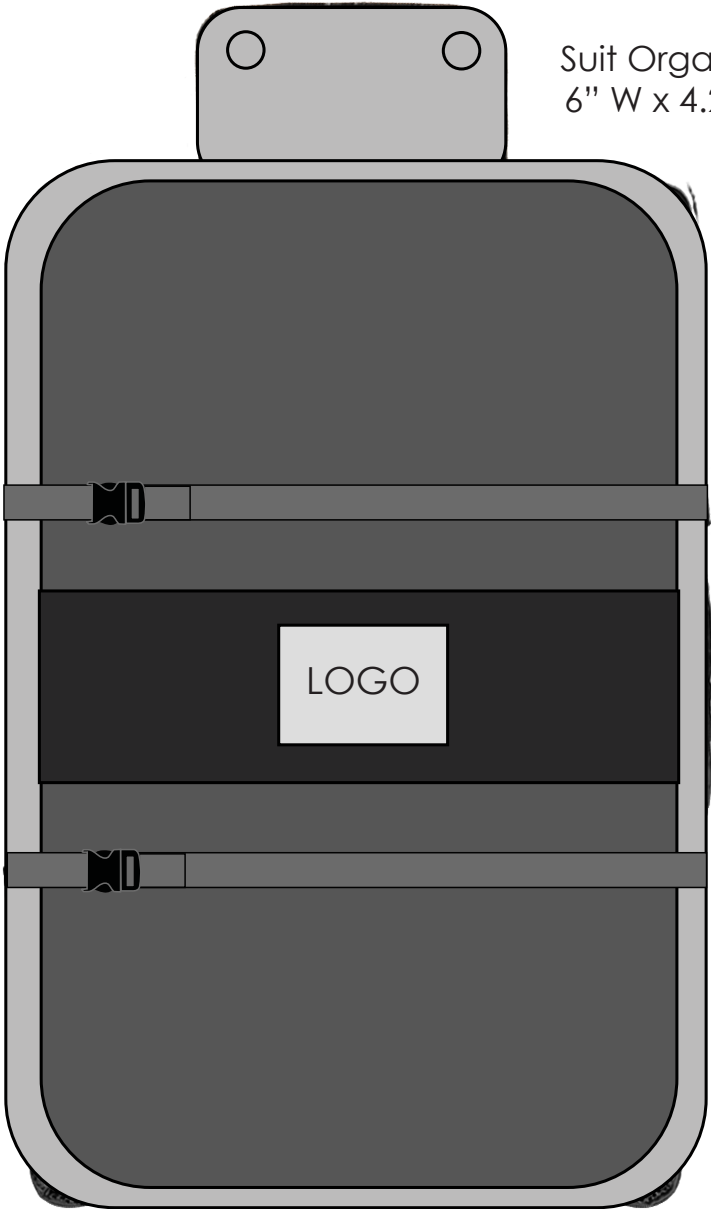

Rolling Duffle III:

- 1. 5" W x 4.25" H
- *2. 4.5" W x 4" H
- 3. 5" W x 4.75" H

- *2. 5.5" W x 6" H

Rolling Duffle III XL:

- 1. 6" W x 5.75" H
- *2. 5.5" W x 6" H
- 3. 6" W x 5.75" H

*Please see rep for logo placement on location 2

Carry-on III:
4.5" W x 4.5" H

Shoulder Bag :
4.5" W x 4.5" H

Backpack III:
4.5" W x 4.5" H

Gear Bag :
4.5" W x 4.5" H

Suit Organizer:
6" W x 4.25" H

Shoe Bag:
4.5" W x 4.5" H

Travel Kit:
4.5" W x 3" H

Ballistic Logo Sizing and Locations:

Check-in XL:
5.5" W x 5.5" H

Check-in:
5" W x 5" H

Carry-on:
4.5" W x 4.5" H

Backpack:
4.5" W x 4.5" H

Travel RX:
4.5" W x 4.5" H

Shoulder Bag :
4.5" W x 4.5" H

Basic Logo Sizing and Locations:

Towel TGMF:
Ink sub - 8.5" x 11"
horizontal OR vertical

Emb: 4.5" x 4.5"

CWC

1. 3.75" W x 3" H
2. 0.5" W x 1" H
3. 0.75" W x 7" H