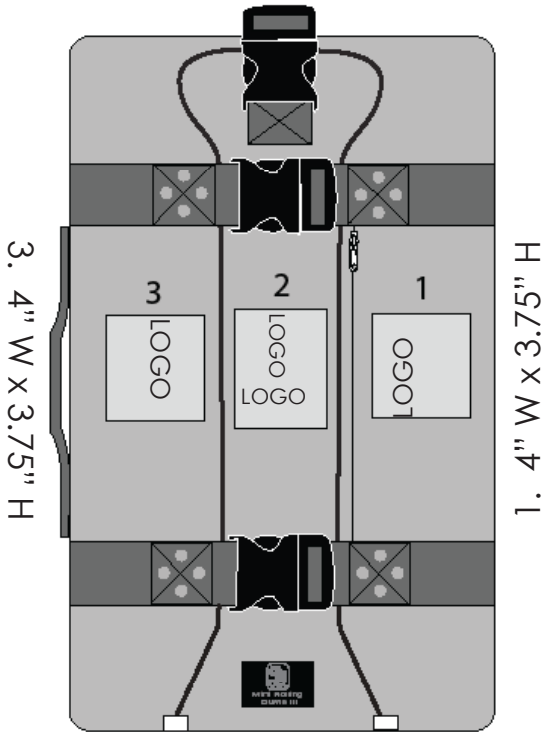

Logo Sizing and Locations:

Last Bag Collegiate:
7.5" W x 6" H

Opposite Patch Side 7.5" W x 6" H

Patch Side 7.5" W x 6" H

Last Bag Large Pro:
7.5" W x 6" H

Opposite Patch Side 7.5" W x 6" H

Patch Side 7.5" W x 6" H

Last Bag XL Pro Tour:
7.5" W x 6" H

Opposite Patch Side 7.5" W x 6" H

Patch Side 7.5" W x 6" H

Mini Rolling Duffle III:

- 1. 4" W x 3.75" H
- *2. 3.5" W x 4" H
- 3. 4" W x 3.75" H
- *2. 3.5" W x 4" H

- *2. 4" W x 4.5" H

Rolling Duffle III:

- 1. 5" W x 4.25" H
- *2. 4.5" W x 4" H
- 3. 5" W x 4.75" H

- *2. 5.5" W x 6" H

Rolling Duffle III XL:

- 1. 6" W x 5.75" H
- *2. 5.5" W x 6" H
- 3. 6" W x 5.75" H

*Please see rep for logo placement on location 2

Check-in XL:
5.5" W x 5.5" H

Check-in:
5" W x 5" H

Carry-on:
4.5" W x 4.5" H

Backpack:
4.5" W x 4.5" H

Travel RX:
4.5" W x 4.5" H

Shoulder Bag :
4.5" W x 4.5" H

Basic Logo Sizing and Locations:

Towel TGMF:
Ink sub - 8.5" x 11"
horizontal OR vertical